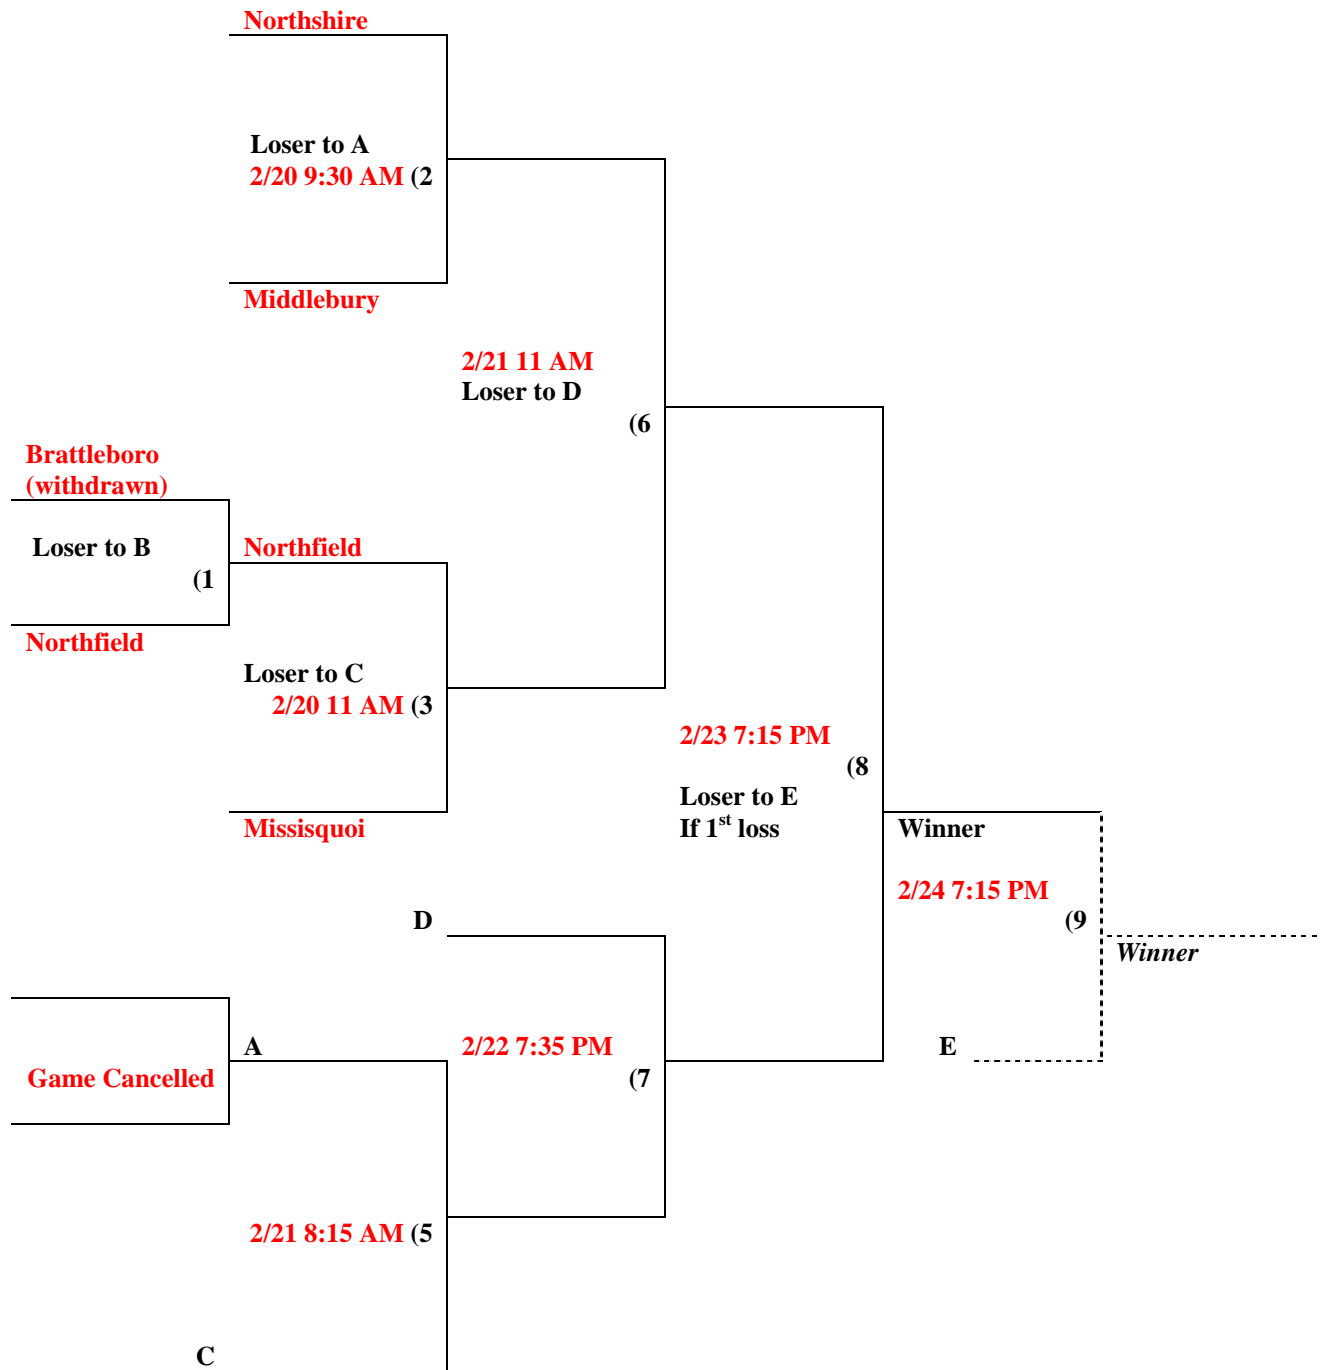

**Winners
Bracket**

**U14AB State
Harwood
Hockey**

**Ice Center
Waterbury**

**Losers
Bracket**