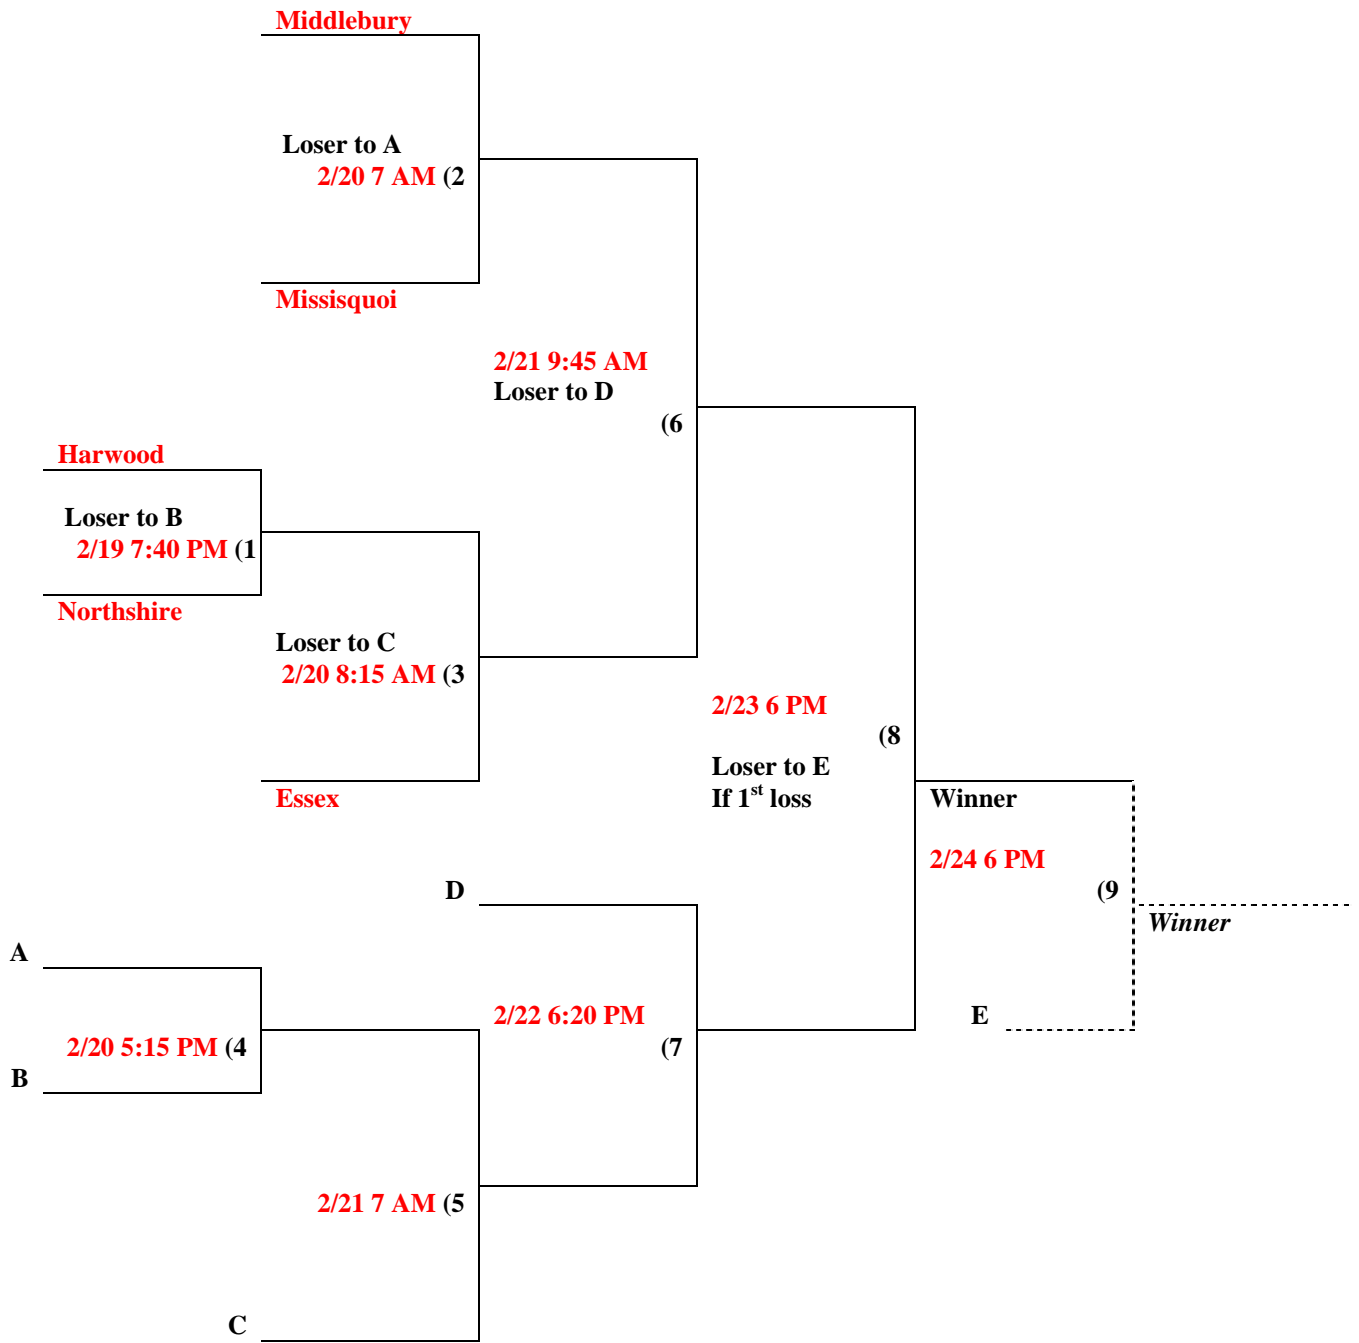

**Winners
Bracket**

**U12AB
Harwood
Hockey**

**Ice Center
Waterbury**

**Losers
Bracket**